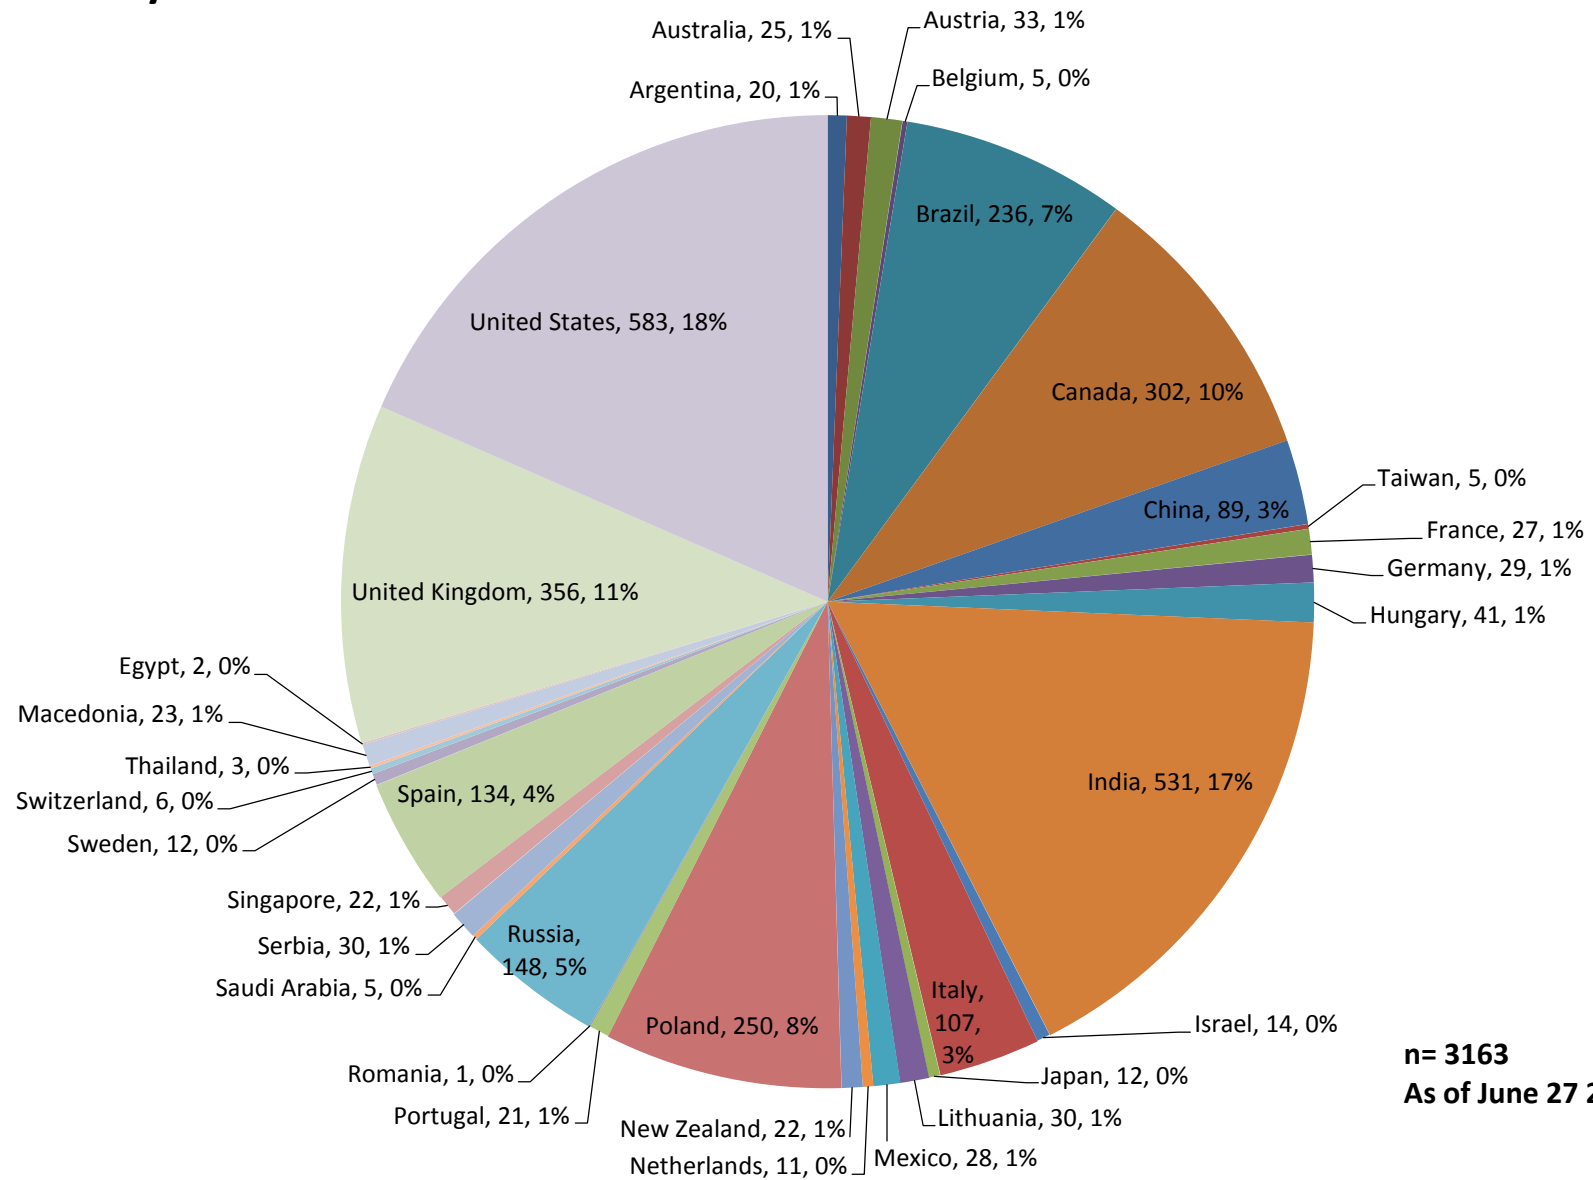

# ISCHEMIA Randomizations per country

**n= 3163**  
**As of June 27 2016**